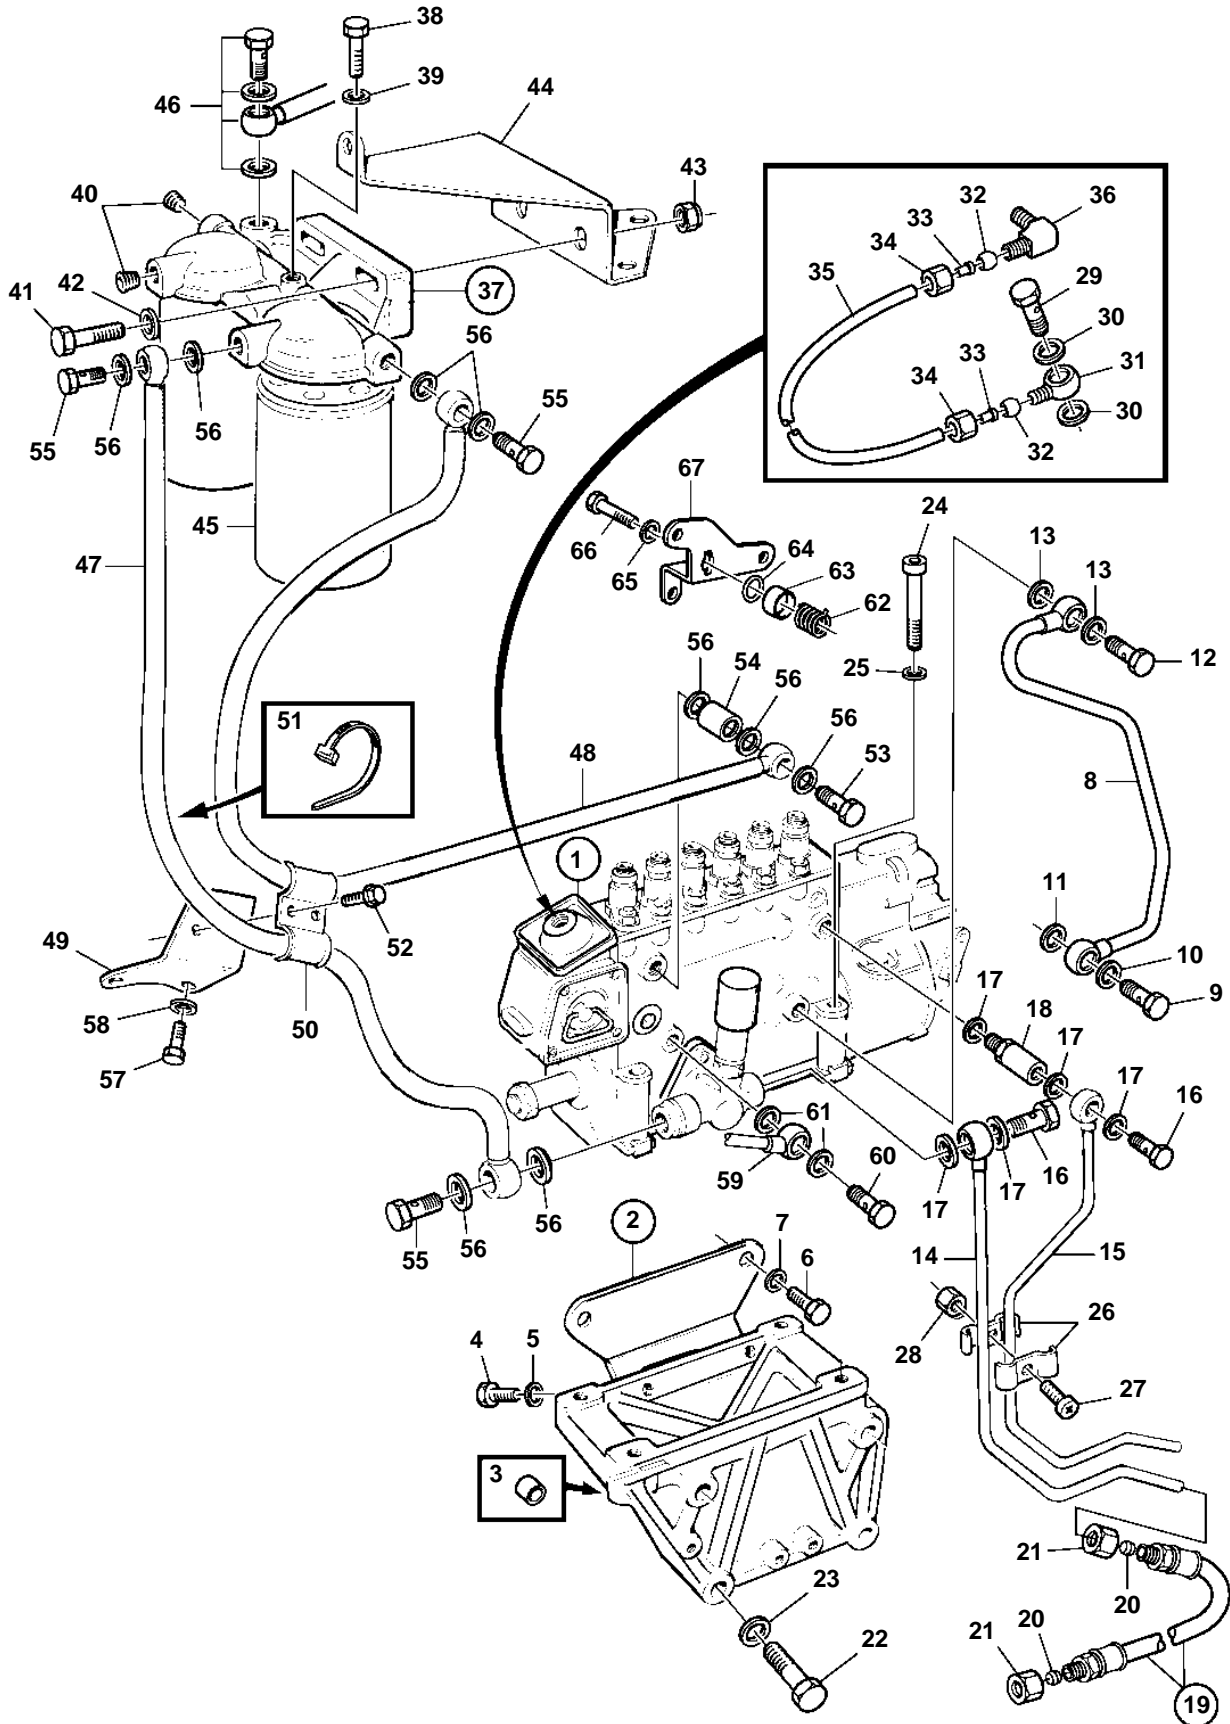

TWD1031VE

21133

TWD1031VE

REF	PART NO.	QTY	DESCRIPTION	SEE SEC.	NOTES
1	3803741	1	Injection pump, exch • Comps. not spec.		Mechanical
	3803752	1	• Injection pump, exch • Comps. not spec.		Electronic
	3826503	1	• Governor • • Comps. not spec.		
	863474	1	• Feed pump		
				460	
2	866783	1	Bracket		
3		2	• Guide sleeve		
4	479696	2	• Screw		
5	940097	2	• Washer		
6	479696	2	Screw		
7	940097	2	Washer		
8	3826088	1	Oil return pipe		
9	942007	1	Hollow screw		
10	11998	1	Gasket		
11	942703	1	Gasket		
12	25167	1	Hollow screw		
13	969011	2	Gasket		
14	865760	1	Pipe		
15	866363	1	Pipe		
16	25167	2	Hollow screw		
17	969011	5	Gasket		
18	35096	1	Overflow valve		
19	865737	2	Fuel hose		
20	956969	4	• Ferrule		
21	956983	4	• Nut		
22	955566	4	Screw		
23	940280	4	Spring washer		
24	940156	4	Screw		(956594)
25	190509	4	Washer		
26	404279	2	Clamp		
27	950047	1	Screw		
28	955825	1	Nut		
29	969299	1	Hollow screw		
30	11994	2	Gasket		
31	945417	1	Nipple		
32	954364	2	Fitting		
33	944717	2	Sleeve		
34	954356	2	Cap nut		
35	945460	X	Plastic pipe		L=935mm
36	954385	1	Elbow nipple, intercooler		
37	8194541	1			(1676832)
38	471177	1	• Screw, air venting		
39	947620	1	• Gasket		
40	968062	2	Plug		
41	940162	2	Screw		
42	960142	2	Washer		
43	946420	2	Lock nut		
44		1	Bracket, fan ring		SEE GROUP 26
45	3825133	2	Fuel filter		
46		1	Connector, leak off line		
47	479676	1	Pipe, plastic w rubber cover		
48	479677	1	Pipe, plastic w rubber cover		
49	479559	1	Bracket		
50	479561	1	Clamp		
51	948211	1	Strip clamp		
52	967949	2	Screw		(965175)
53	978197	1	Hollow screw		
54	1678297	1	Spacer sleeve		
55	25167	3	Hollow screw